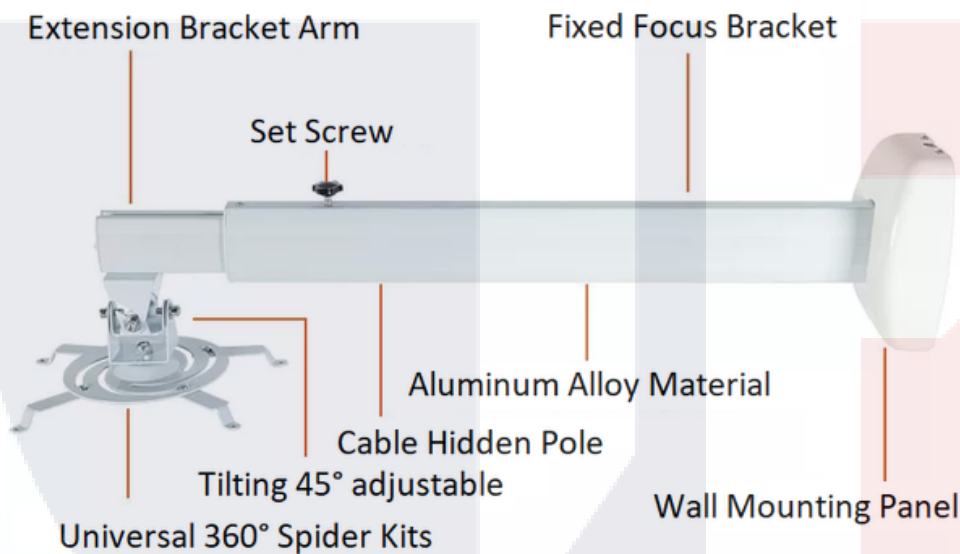

Doing It Right!

TF-SM120/W

PROJECTOR SHORT THROW WALL MOUNT ADJUSTABLE BRACKET : 675 ~ 1200 MM

Product Parameters

- Materials: Aluminum Alloy
- Retractable Size: 675-1200mm
- Loading Weight: 40kg
- Color: White
- Application: Office Room
Short Throw Wall Mount Bracket

ADVANCED TECHNOLOGY MAKES ADJUSTING THE VIEWING ANGLE QUICK AND CONVENIENT.

DETAILS

WEIGHT CAPACITY
40KG / 88LBS

SWIVEL RANGE
360°

PROJECTOR TILT RANGE
+45°~-45°

CABLE MANAGEMENT
YES

ADJUSTABLE DISTANCE
675~1200MM

Adjust Shaft Parts
Can be tilting 45° and yawing 45° adjustable

Universal Spider Kits
Can be 360° rotating adjust

Retractable Bracket Arm
Can be extension from 650mm to 1200mm

Wall Mount Panel
Cable hidden pole arm and panel